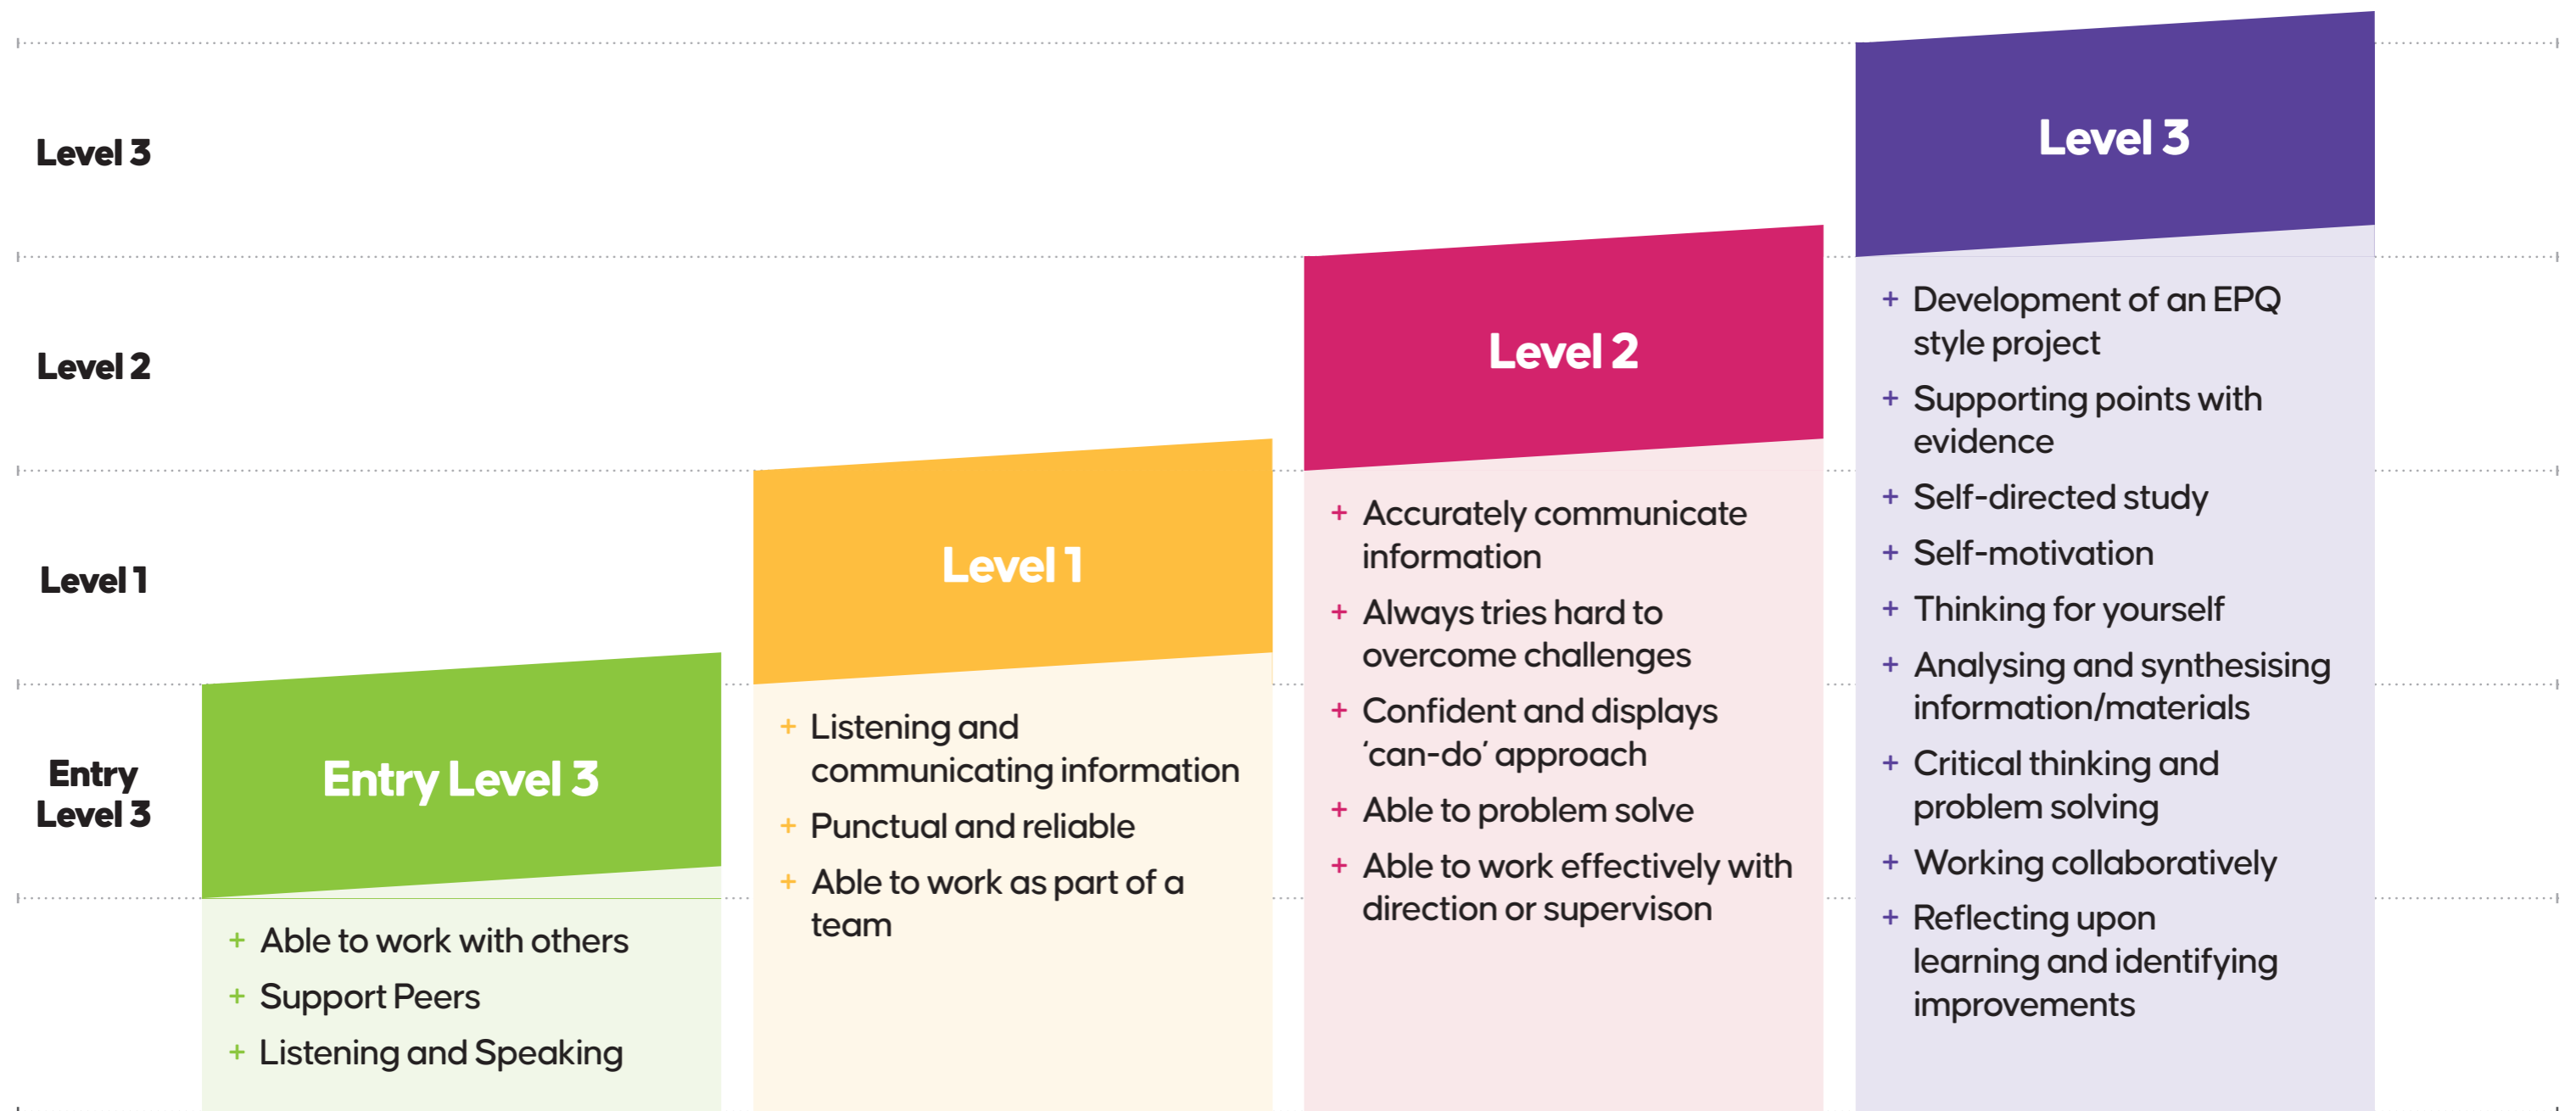

# Alternative Curriculum

Industry Skills & Employment Behaviours

Level 2

Level 1

Entry Level

**Entry Level**

- + Attendance
- + Punctuality
- + Mental Wellbeing
- + Managing Behaviours
- + Social Development

**Level 1**

- + Resilience
- + Planning
- + Problem Solving
- + Organisation
- + Time Management

**Level 1 Diploma**

- + Resilience
- + Planning
- + Problem Solving
- + Organisation
- + Time Management