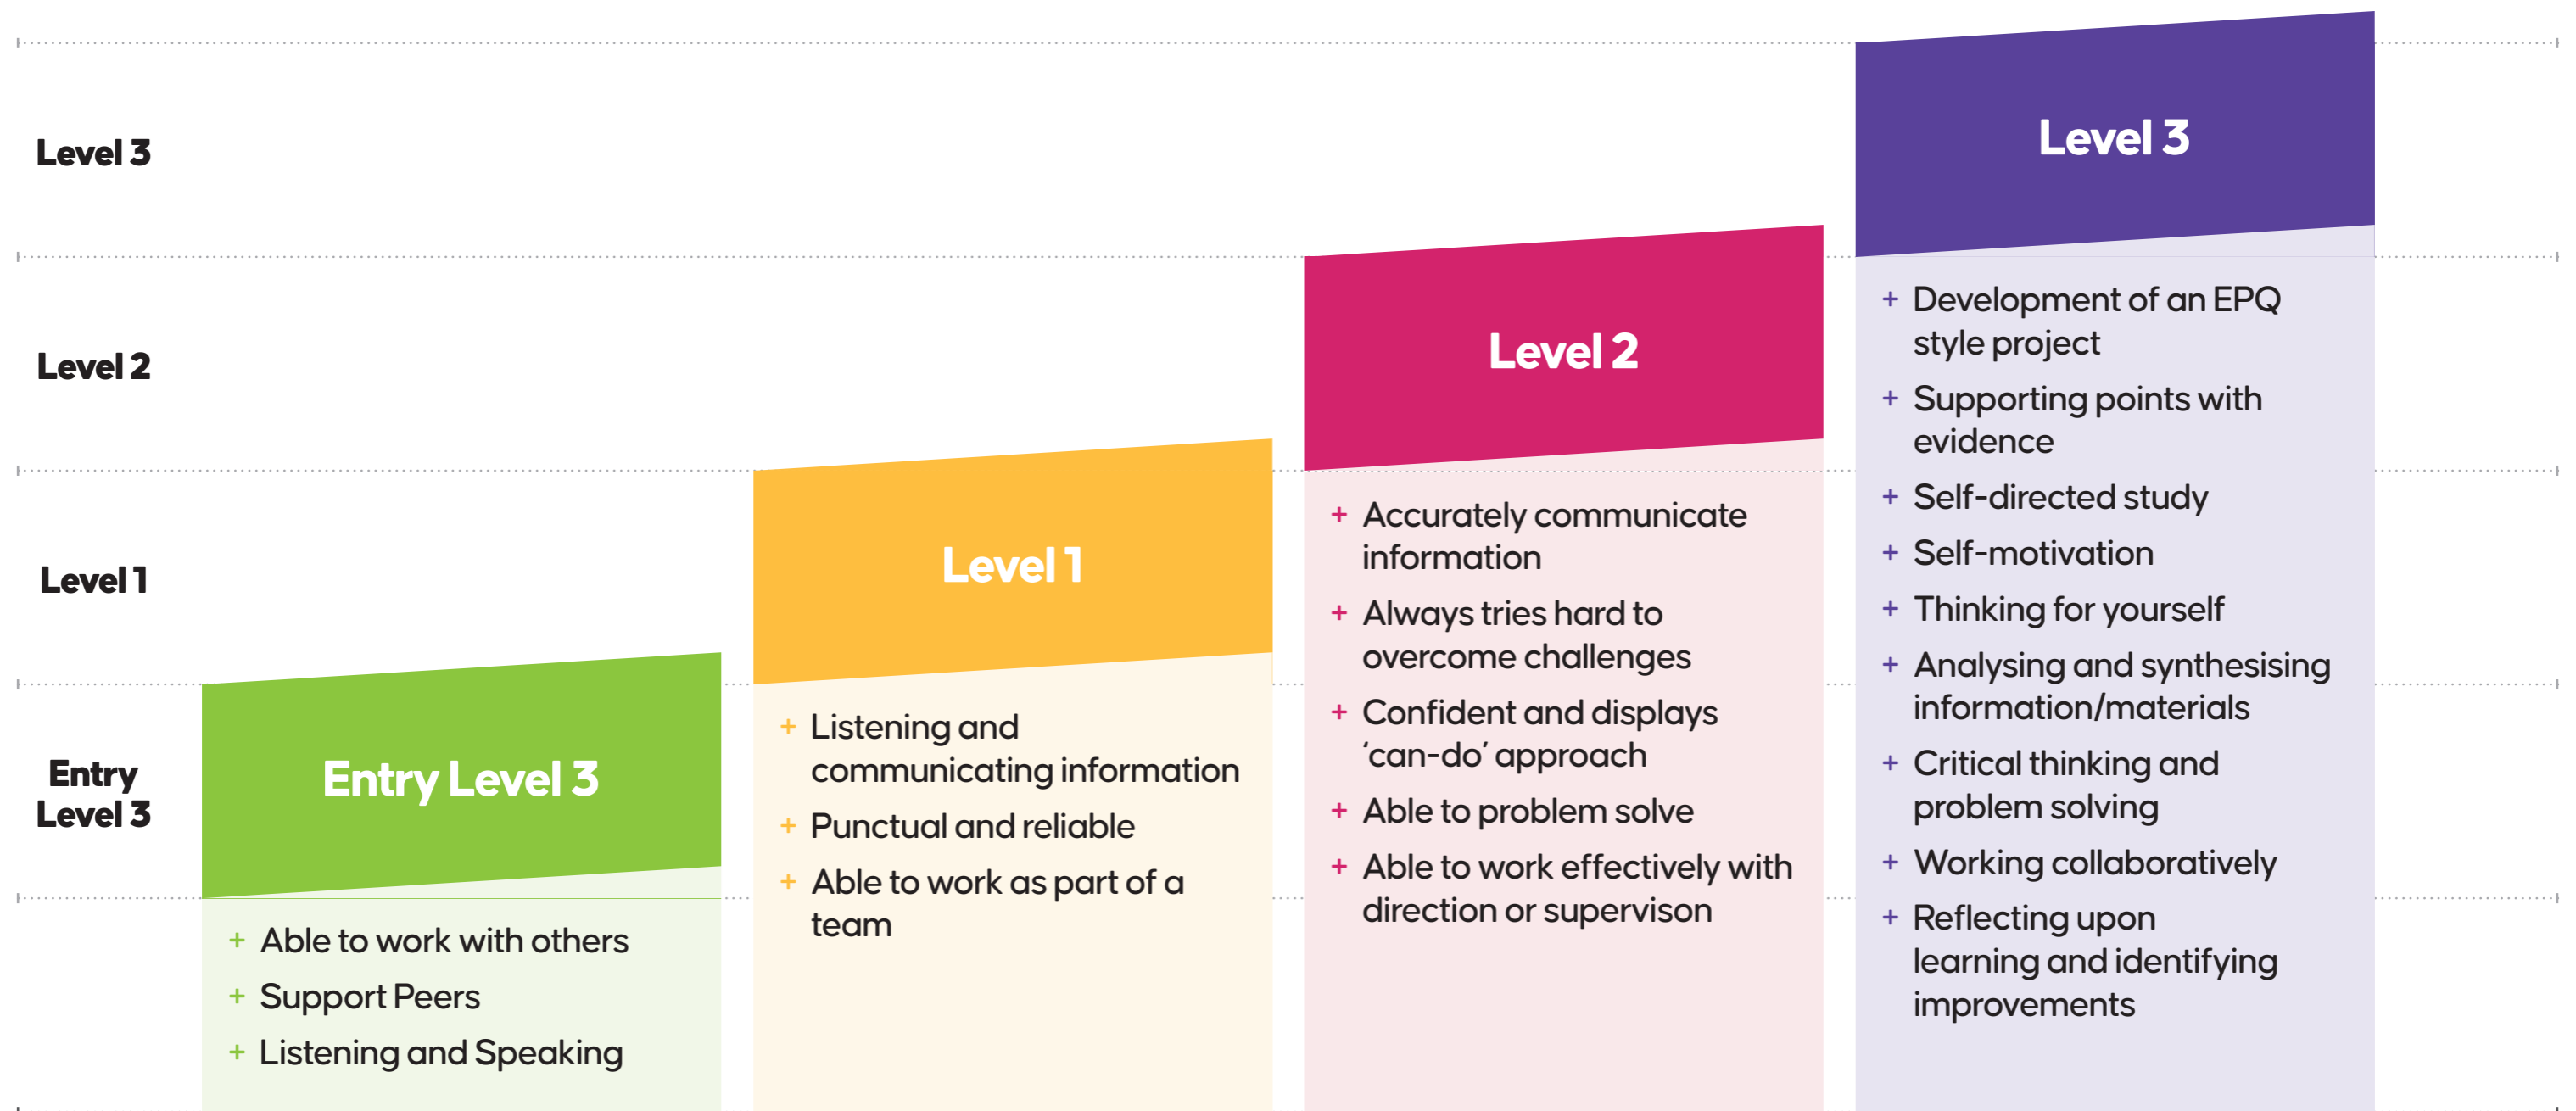

# Alternative Curriculum

Industry Skills & Employment Behaviours

Level 2

Level 1

Entry Level

**Entry Level**

- + Attendance
- + Punctuality
- + Mental Wellbeing
- + Managing Behaviours
- + Social Development

**Level 1**

- + Resilience
- + Planning
- + Problem Solving
- + Organisation
- + Time Management

**Level 1 Diploma**

- + Resilience
- + Planning
- + Problem Solving
- + Organisation
- + Time Management